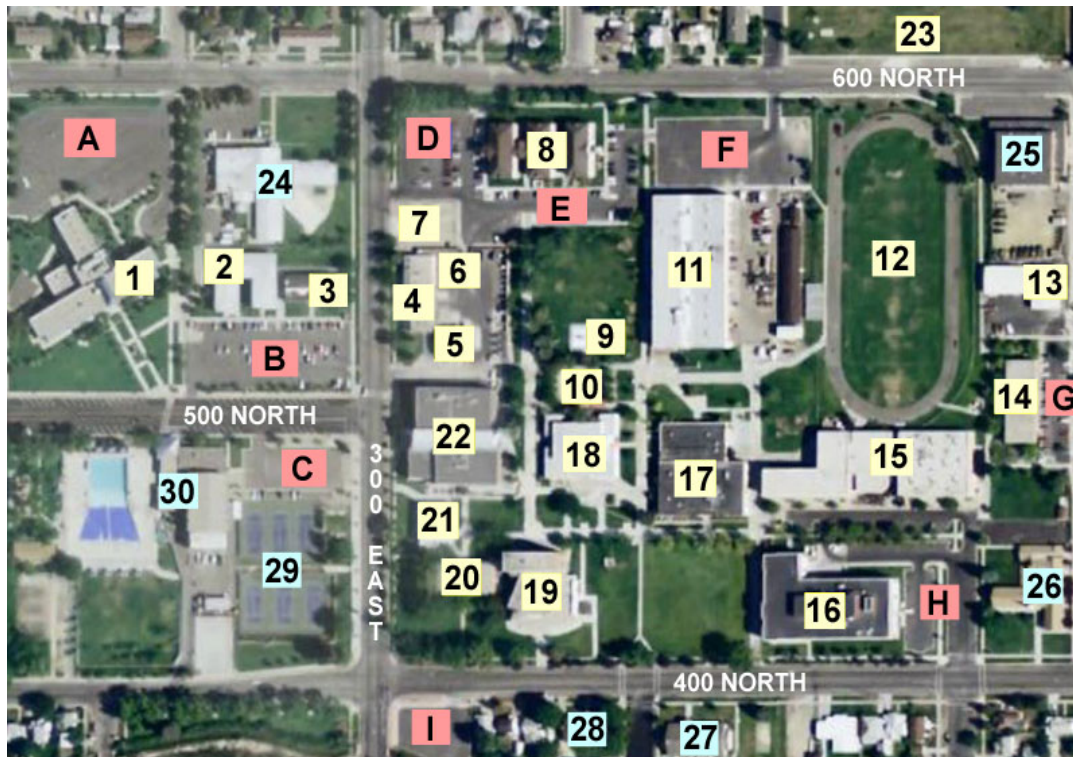

Welding Summer Conference
June 8-10, 2009
Welding Shop – McDonald Career Center
College of Eastern Utah
451 East 400 North – Price, UT 84501

CEU Campus Building Directory

1 - CBB	<u>Computer Business Building</u>	17 - SAC	<u>Old Student Activity Center</u>
2 - BURT	<u>Burtenshaw Resident Hall</u>	18 - LIB	<u>Library</u>
3 - TUCK	<u>Tucker Resident Hall</u>	19 - GT	Geary Theater
4 - PUR/PD	Purchasing & Police	20 - MUS	Music Building
5 - HP	Heating Plant	21 - ART	<u>3D Art Building</u>
6 - MP	Motor Pool	22 - JLSC	Jennifer Leavitt Student Center
7 - ESS	Electrical Sub-Station	23 -	Practice Fields
8 - AJ	<u>Aaron Jones Residence Hall</u>	24 - PCC	Parkdale Care Center
9 - WF	Fountain	25 - NGA	National Guard Armory
10 - PIT	Pit	26 - CH	LDS Church
11 - MCC	<u>McDonald Career Center</u>	27 - INA	Institute A
12 - SF	Sports Field	28 - INB	Institute B
13 - FM	Facilities Maintenance	29 -	Tennis & Basketball Courts
14 - SESS	<u>Sessions Residence Hall</u> <	30 -	Pool Complex
15 - BDAC	<u>Bunnell Dmitrich Athletic Center</u>		
16 - RV	Reeves Building		